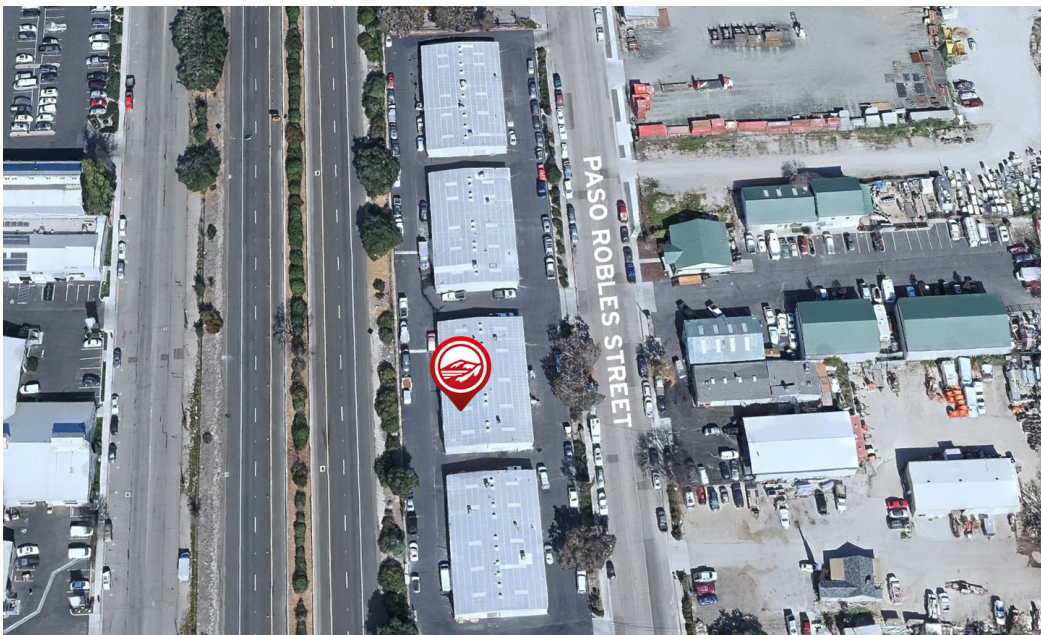

VIEW THIS LISTING ONLINE

pacificapasorobles.com